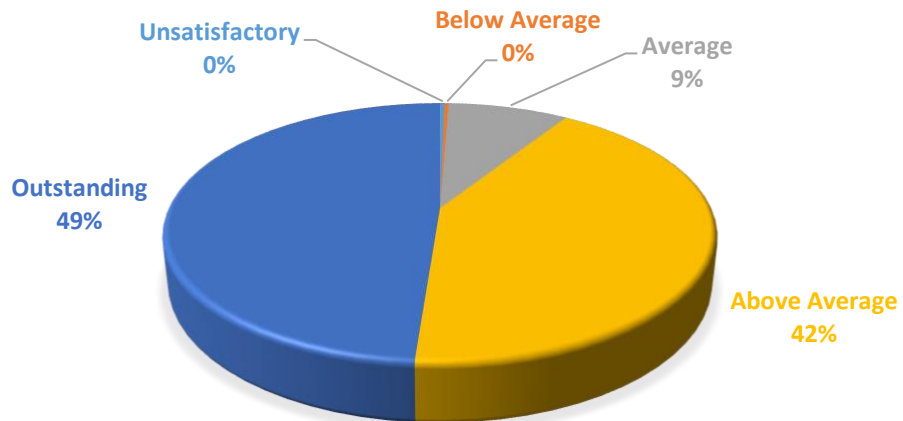

CLASSROOM MANAGEMENT

ASSESSMENT & GRADING

STUDENT INTERACTION

Spring '18

STUDENT INTERACTION

CLASSROOM MANAGEMENT

GRADING & ASSESSMENT

Summer '18