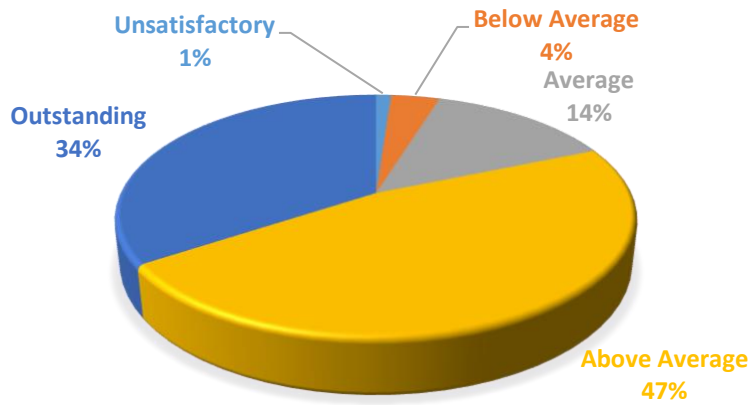

CLASSROOM MANAGEMENT

ASSESSMENT & GRADING

STUDENT INTERACTION

Spring '18

STUDENT INTERACTION

CLASSROOM MANAGEMENT

GRADING & ASSESSMENT

Summer '18