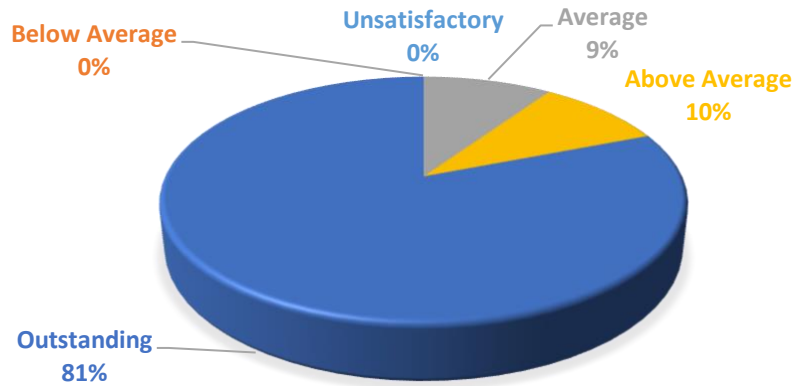

Summer '18

CLASSROOM MANAGEMENT