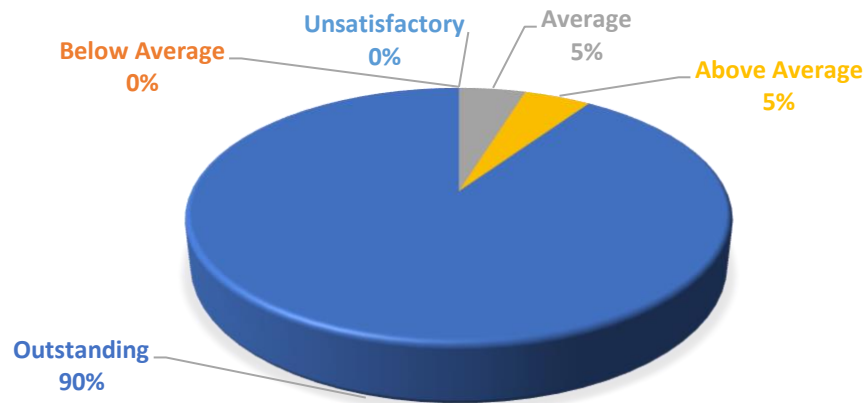

STUDENT INTERACTION