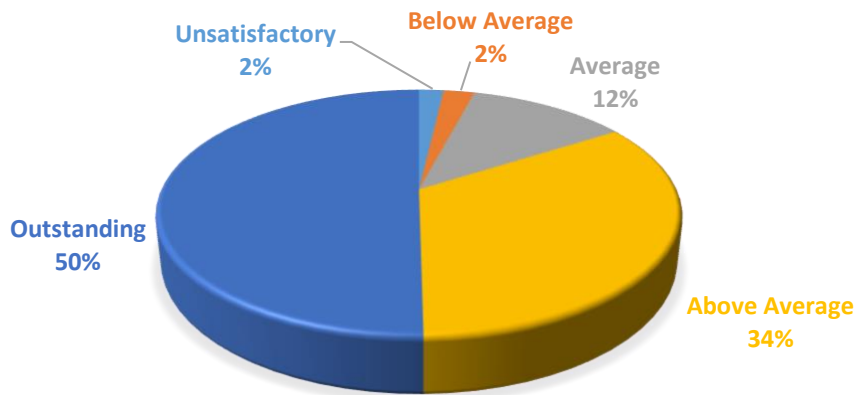

CLASSROOM MANAGEMENT

ASSESSMENT & GRADING

STUDENT INTERACTION

Spring '18

STUDENT INTERACTION

CLASSROOM MANAGEMENT

GRADING & ASSESSMENT

Summer '18