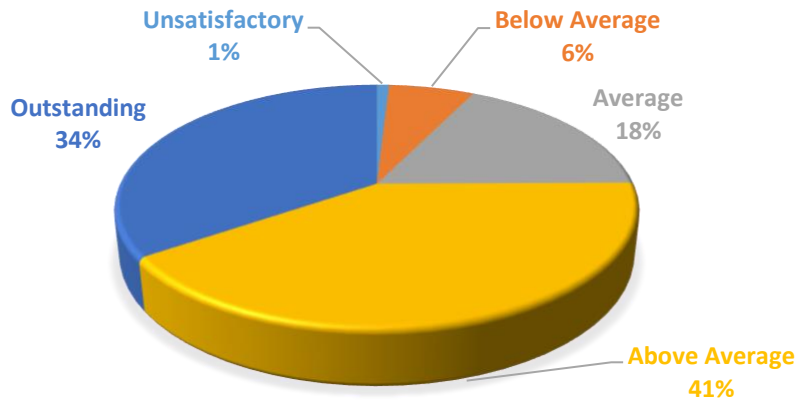

CLASSROOM MANAGEMENT

ASSESSMENT & GRADING

STUDENT INTERACTION

Spring '18

STUDENT INTERACTION

CLASSROOM MANAGEMENT

GRADING & ASSESSMENT

Summer '18