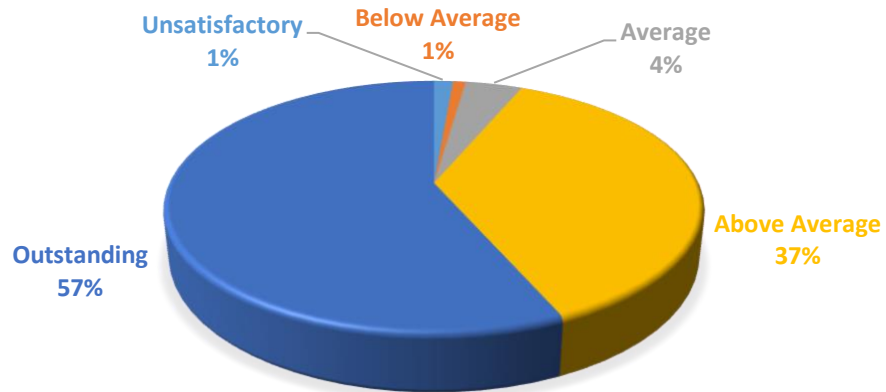

CLASSROOM MANAGEMENT

ASSESSMENT & GRADING

STUDENT INTERACTION

Spring '18

STUDENT INTERACTION

CLASSROOM MANAGEMENT

GRADING & ASSESSMENT

Summer '18