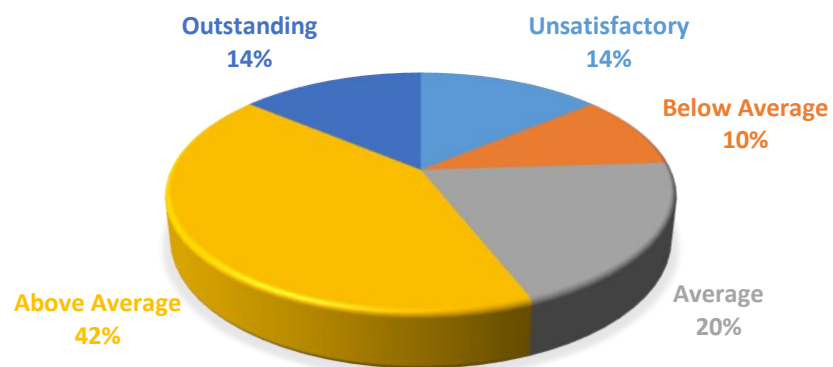

Fall '17

CLASSROOM MANAGEMENT

ASSESSMENT & GRADING

STUDENT INTERACTION

Spring '18

STUDENT INTERACTION

CLASSROOM MANAGEMENT

GRADING & ASSESSMENT