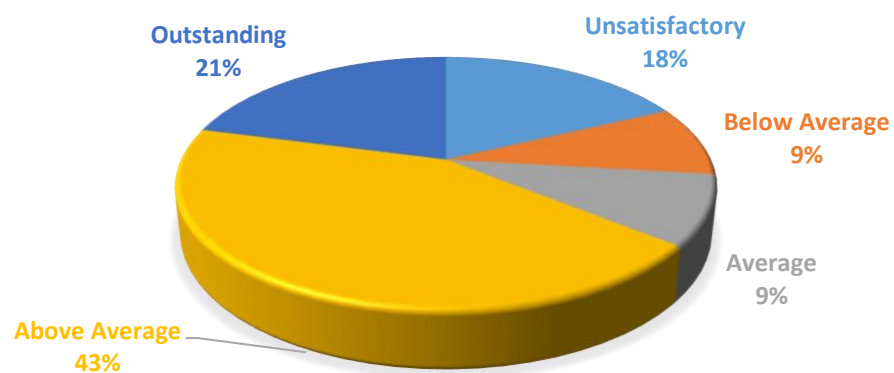

Fall '17

CLASSROOM MANAGEMENT

ASSESSMENT & GRADING

STUDENT INTERACTION

Spring '18

STUDENT INTERACTION

CLASSROOM MANAGEMENT

GRADING & ASSESSMENT