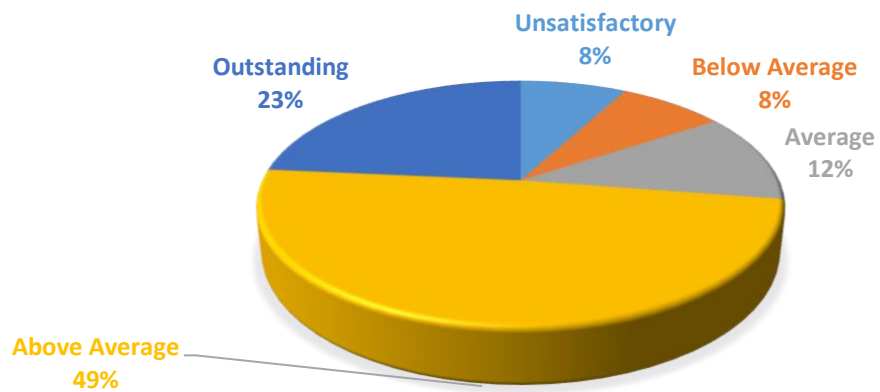

Fall '17

CLASSROOM MANAGEMENT

ASSESSMENT & GRADING

STUDENT INTERACTION

Spring '18

STUDENT INTERACTION

CLASSROOM MANAGEMENT

GRADING & ASSESSMENT