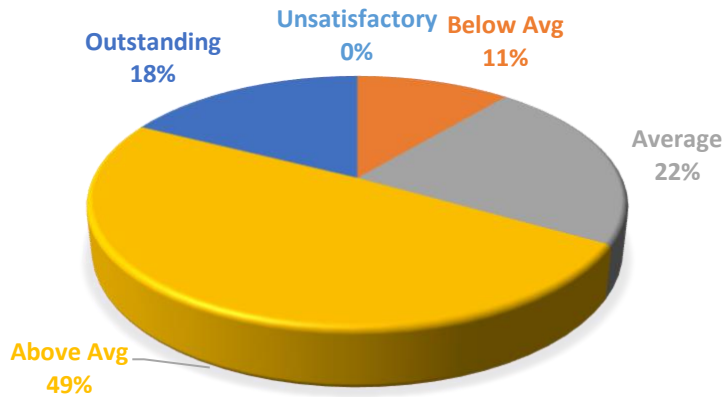

CLASSROOM MANAGEMENT

ASSESSMENT & GRADING

STUDENT INTERACTION

Spring '18

STUDENT INTERACTION

CLASSROOM MANAGEMENT

GRADING & ASSESSMENT

Summer I '18