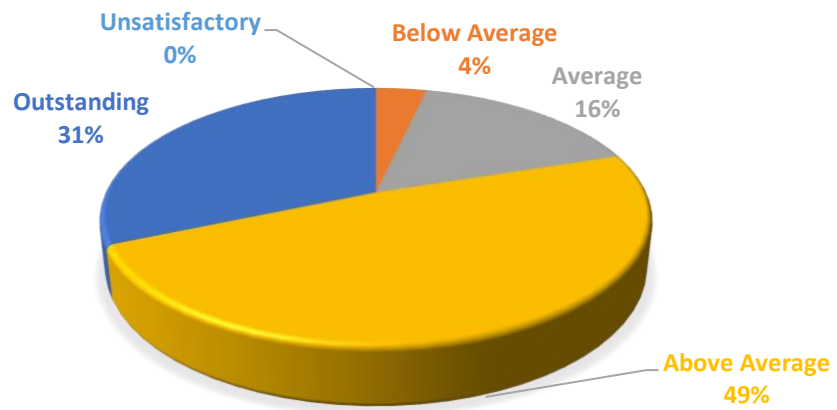

CLASSROOM MANAGEMENT

ASSESSMENT & GRADING

STUDENT INTERACTION

Spring '18

STUDENT INTERACTION

CLASSROOM MANAGEMENT

GRADING & ASSESSMENT

Summer I '18