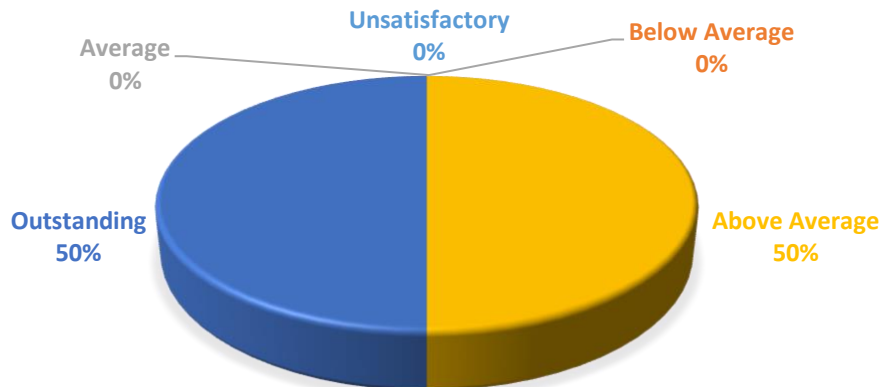

STUDENT INTERACTION