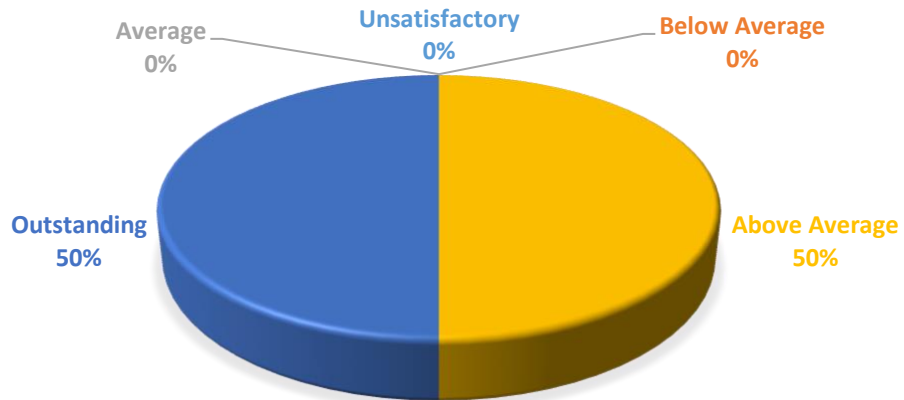

Summer I '18

CLASSROOM MANAGEMENT