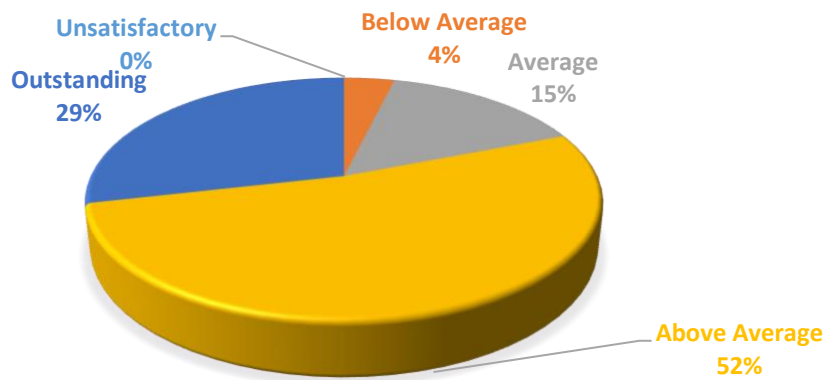

CLASSROOM MANAGEMENT

ASSESSMENT & GRADING

STUDENT INTERACTION

Spring '18

STUDENT INTERACTION

CLASSROOM MANAGEMENT

GRADING & ASSESSMENT

Summer I '18