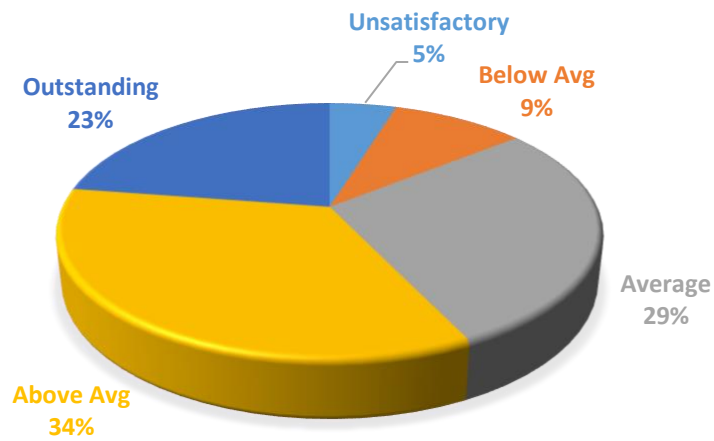

CLASSROOM MANAGEMENT

ASSESSMENT & GRADING

STUDENT INTERACTION

Spring '18

STUDENT INTERACTION

CLASSROOM MANAGEMENT

GRADING & ASSESSMENT

Summer I '18