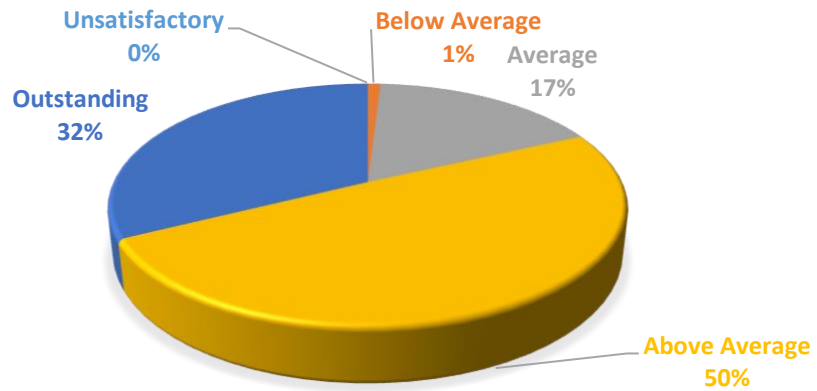

CLASSROOM MANAGEMENT

ASSESSMENT & GRADING

STUDENT INTERACTION

Spring '18

STUDENT INTERACTION

CLASSROOM MANAGEMENT

GRADING & ASSESSMENT

Summer I '18