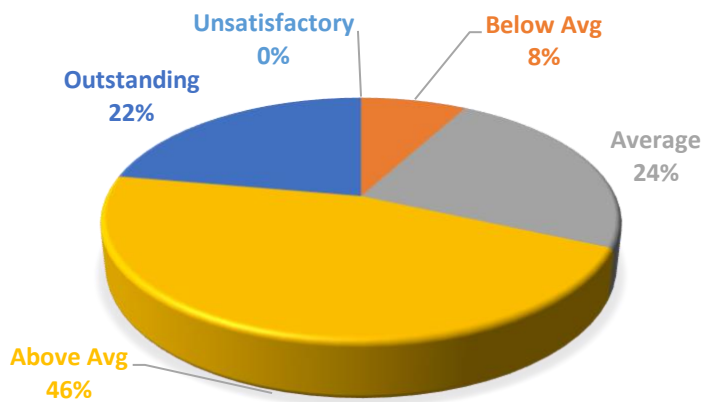

CLASSROOM MANAGEMENT

ASSESSMENT & GRADING

STUDENT INTERACTION

Spring '18

STUDENT INTERACTION

CLASSROOM MANAGEMENT

GRADING & ASSESSMENT

Summer I '18