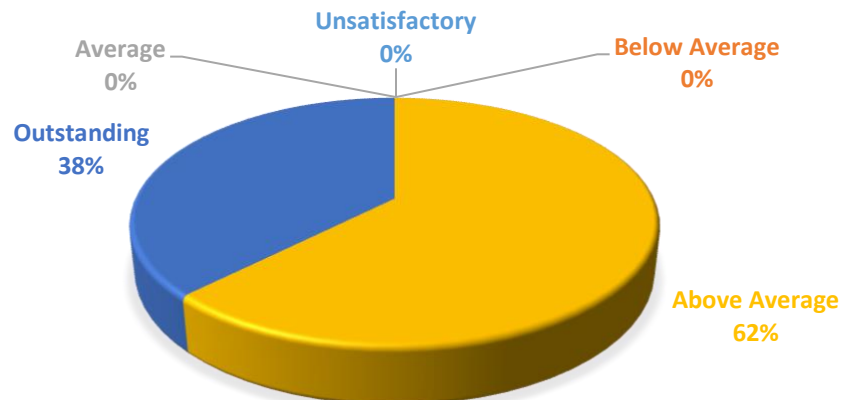

ASSESSMENT & GRADING