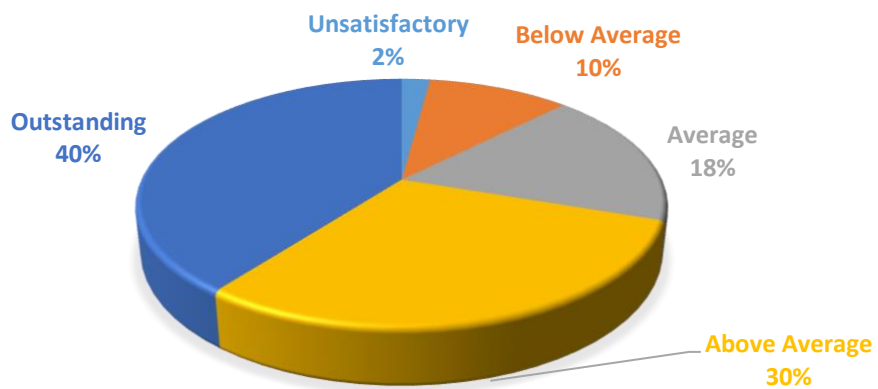

CLASSROOM MANAGEMENT

ASSESSMENT & GRADING

STUDENT INTERACTION

Spring '18

STUDENT INTERACTION

CLASSROOM MANAGEMENT

GRADING & ASSESSMENT

Summer '18