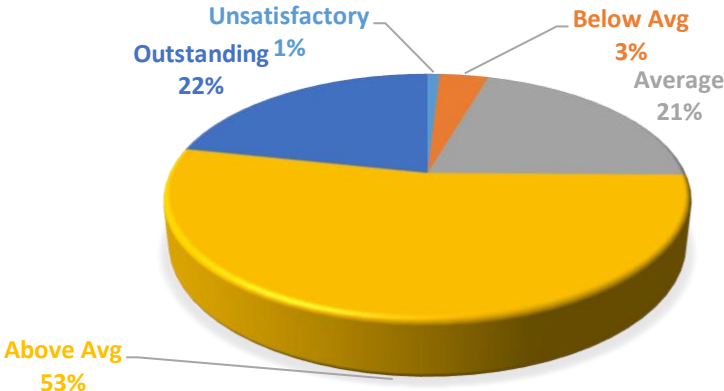

CLASSROOM MANAGEMENT

ASSESSMENT & GRADING

STUDENT INTERACTION

Spring '18

STUDENT INTERACTION

CLASSROOM MANAGEMENT

GRADING & ASSESSMENT

Summer '18