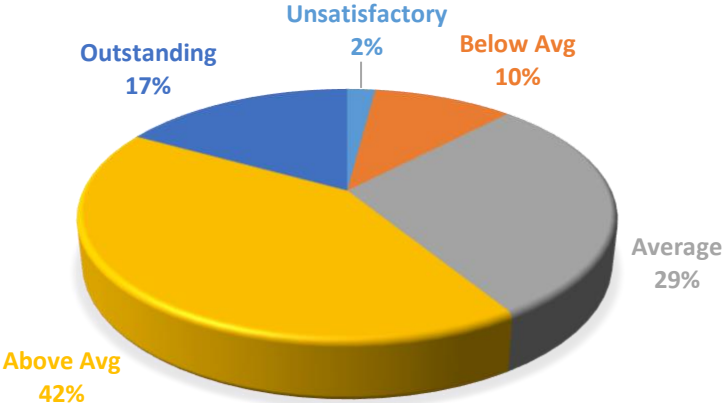

CLASSROOM MANAGEMENT

ASSESSMENT & GRADING

STUDENT INTERACTION

Spring '18

STUDENT INTERACTION

CLASSROOM MANAGEMENT

GRADING & ASSESSMENT

Summer '18