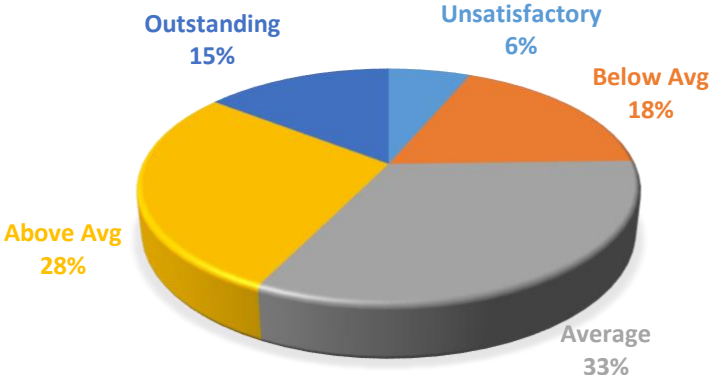

CLASSROOM MANAGEMENT

ASSESSMENT & GRADING

STUDENT INTERACTION

Spring '18

STUDENT INTERACTION

CLASSROOM MANAGEMENT

GRADING & ASSESSMENT

Summer '18