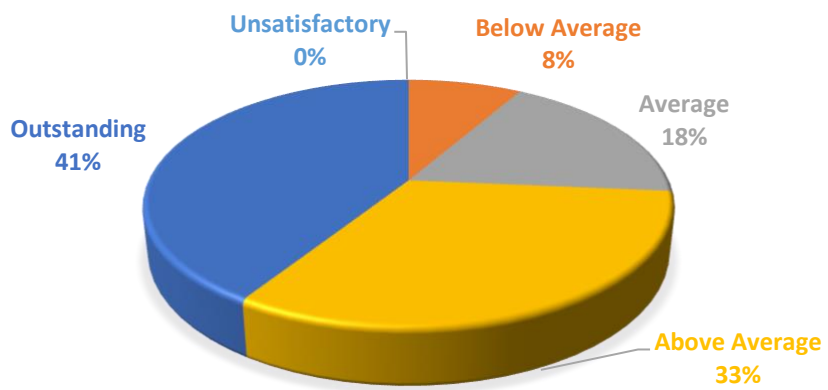

CLASSROOM MANAGEMENT

ASSESSMENT & GRADING

STUDENT INTERACTION

Spring '18

STUDENT INTERACTION

CLASSROOM MANAGEMENT

GRADING & ASSESSMENT

Summer '18