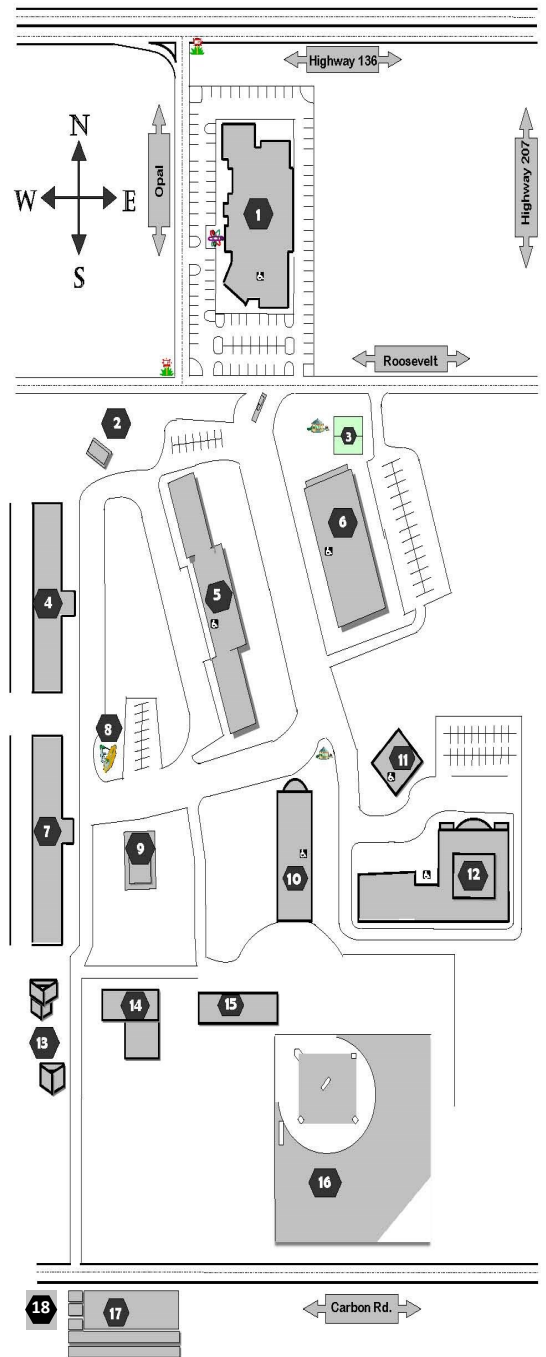

Borger Campus Map

- 1. Service Drilling Southwest Center for Access & Innovation (CAI)** – Cosmetology Department, Career & Technical Education Offices, Conference Center, I&E classrooms and labs, Borger ISD Technology classroom
 - 2. Weatherly Dugout and Plainsmen Park**
 - 3. Tennis Courts**
 - 4. Goins Hall** - Women’s Residence Hall
 - 5. Classroom Learning Complex (CLC)** - Science Labs, Computer Labs, Vocational Nursing Program and offices, Educational Services Offices, Allied Health facilities, general classrooms, faculty offices, & counselor’s office
 - 6. Borger Community Activity Center (BCAC)** - Athletic Department Offices, Workout facility, Gymnasium, Pool
 - 7. Stephens Hall** - Men’s Residence Hall
 - 8. Pump Jack**
 - 9. The Plainsmen Gym** – Athletic practice facility
 - 10. Library Building** - Library, President’s Office, Business Office, Student Central, Student Financial Services Office, Dual-Credit & Extended Education Offices, Publications, IT Office, Distance Learning (DLR) classrooms, faculty offices, AEL(GED) facility
 - 11. Academic Readiness Center (ARC)/TRiO** – Writing Coach, ARC Tutoring facilities, TRiO Offices, academic-use computer lab
 - 12. Fine Arts Building (FA)** - Auditorium, Cafeteria, Meeting Rooms (Gallery, Grasslands, Plainsmen Room), Music and Art classrooms, general classrooms, faculty offices
 - 13. Maintenance**- Physical Plant facilities and offices
 - 14. Warren Chisum Welding Fabrication and Safety Training Center** – Welding Program classrooms, labs, & offices, Safety Training Center offices and classrooms
 - 15. Agricultural Science Building**- Agriculture Program, classrooms, labs, faculty offices, Monsanto room
 - 16. Baseball Field**
 - 17. Rodeo Arena**
 - 18. Livestock Genetics Center**—Embryo transfer lab, classroom, and barn
- Not pictured:** (located off-campus)—Tyler Street Living Facility and the softball field